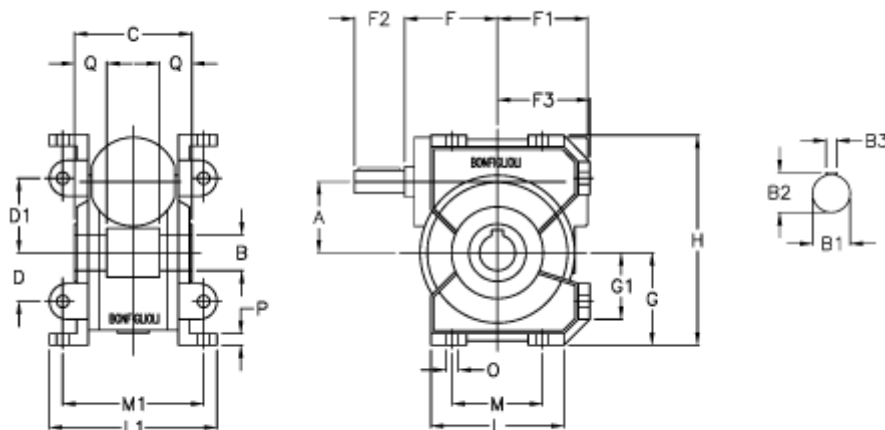

Article number: 3901044014000

Description: Worm gear with solid input shaft
VF 44U-14-HS

Measures

a = 44.6	Description = VF 44U-xx-HS	L = 80
B = 18	F = 54	L1 = 100
B1 = 11	F1 = 54	m = 52
B2 = 12.5	F2 = 30	M1 = 81.0
B3 = 4	F3 = 55.0	O = 8.5
C = 64	g = 55.0	P = 8
D = 29	G1 = 40.0	Q = 24.5
D1 = 46	H = 127.0	